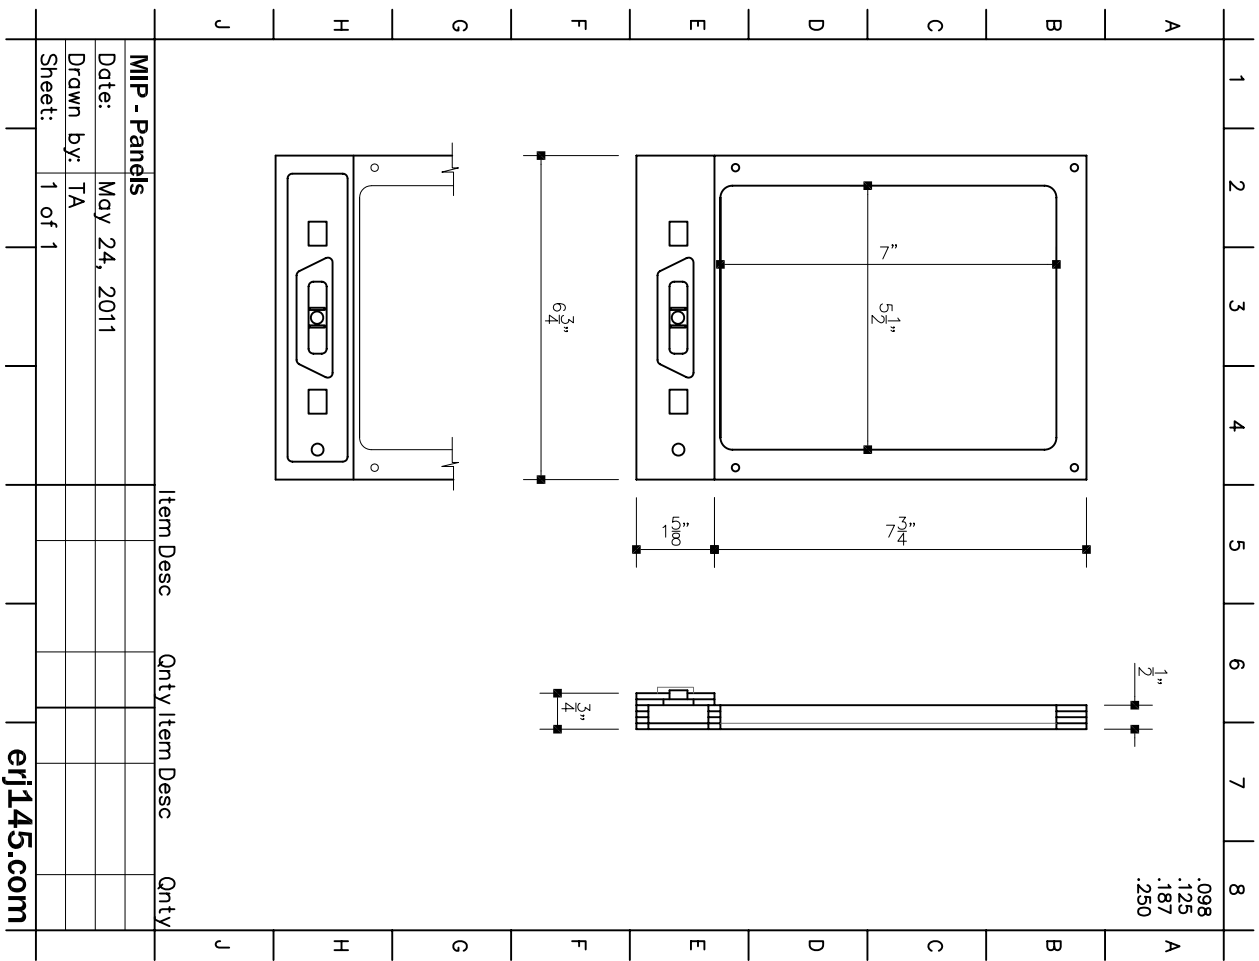

Item Desc	Qnty	Item Desc	Qnty
MIP - Panels			
Date: May 24, 2011			
Drawn by: TA			
Sheet: 1 of 1			
erj145.com			

Item Desc	Qnty	Item Desc	Qnty
MIP - Panels			
Date: May 24, 2011			
Drawn by: TA			
Sheet: 1 of 1			
erj145.com			