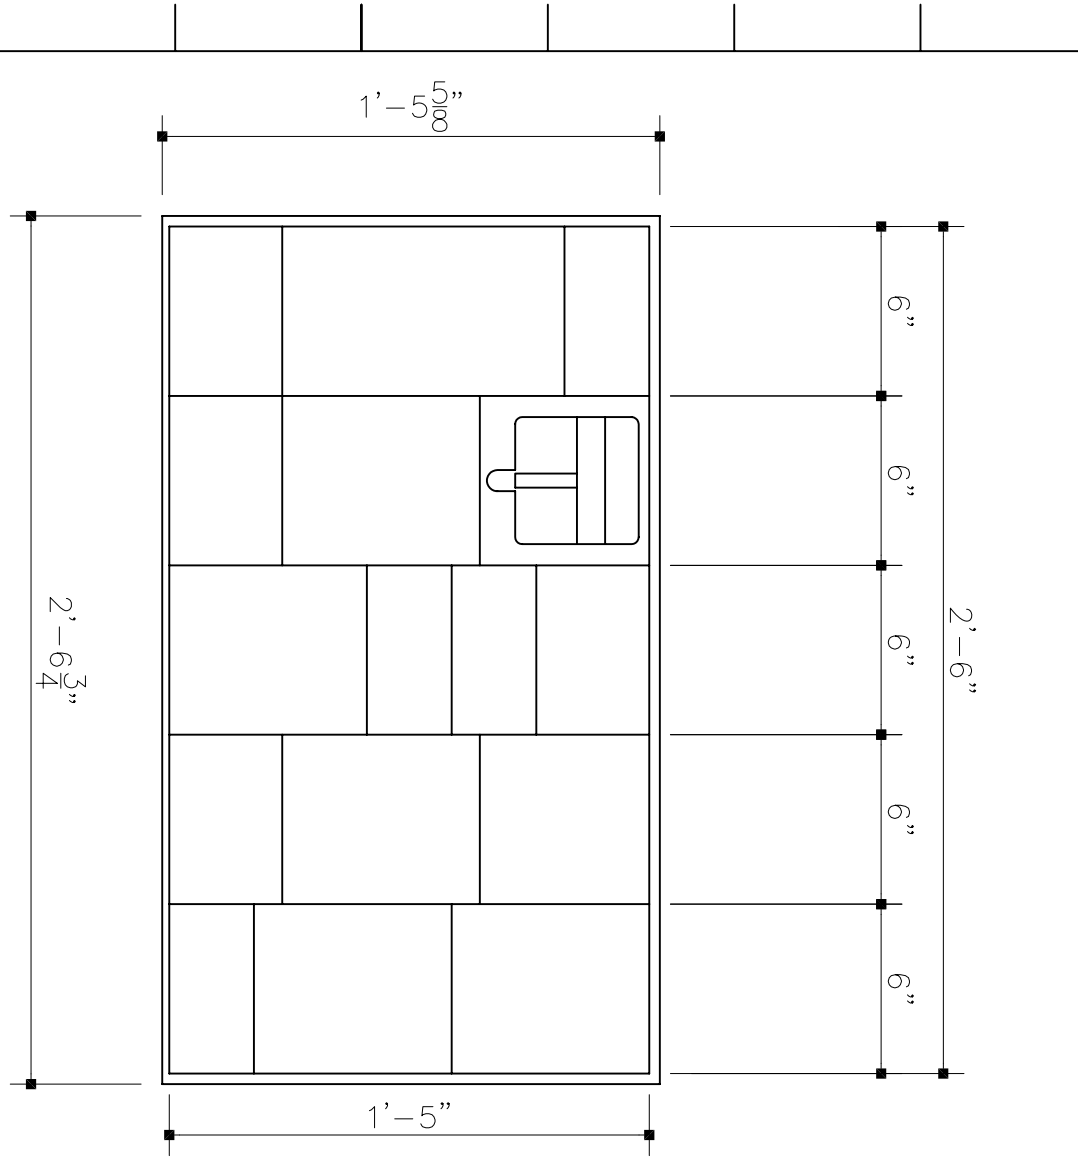

OVERHEAD

CENTER CONSOLE

		Item Desc	Qty	Item Desc	Qty
<b>General Layout - MIP</b>					
Date:	May 9, 2011				
Drawn by:	TA				
Sheet:	1 of 1				