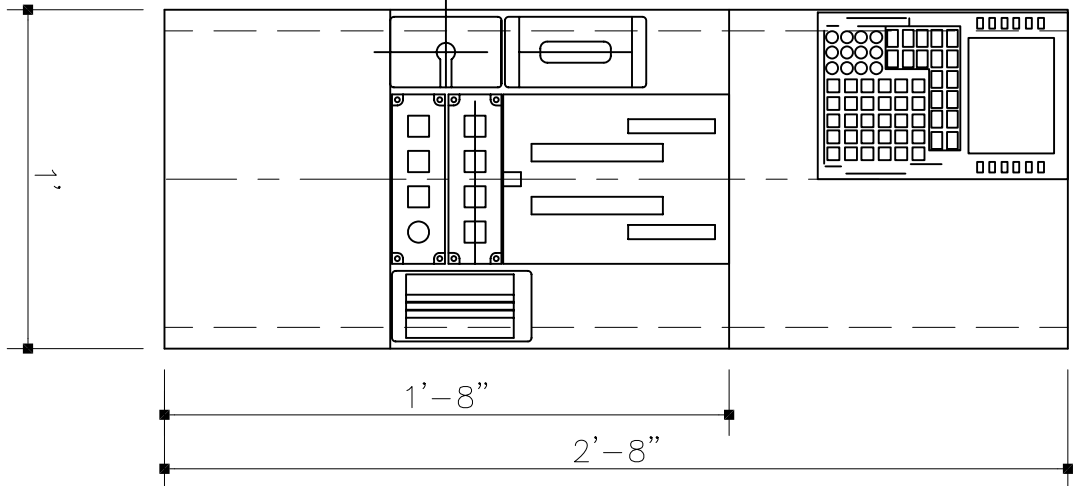

OVERHEAD

CENTER CONSOLE

		Item Desc	Qty	Item Desc	Qty
<b>General Layout - MIP</b>					
Date:	May 9, 2011				
Drawn by:	TA				
Sheet:	1 of 1				