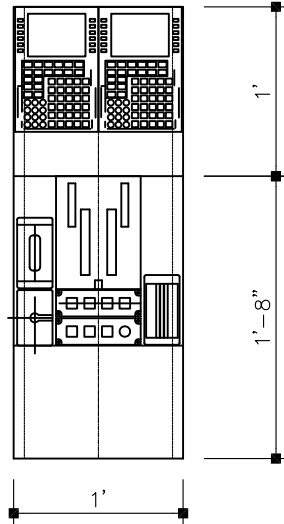

HORIZON - EYE LEVEL
48" AF

41" AF

APPROX SEAT HEIGHT
18" ABOVE FLOOR (AF)

FLOOR

Item Desc	Qty	Item Desc	Qty
-----------	-----	-----------	-----

General Layout - Plan View

Date:	May 2, 2016
Drawn by:	TA
Sheet:	1 of 2

Support Frame Dimensions		Item Desc	Qty	Item Desc	Qty
Date:	May 2, 2016				
Drawn by:	TA				
Sheet:	2 of 2				