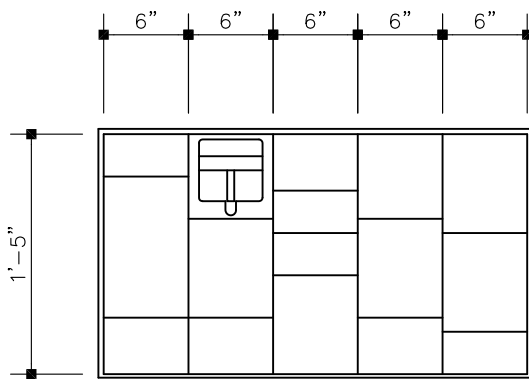

HORIZON - EYE LEVEL
48" AF

41" AF

APPROX SEAT HEIGHT
18" ABOVE FLOOR (AF)

FLOOR

Item Desc	Qty	Item Desc	Qty
-----------	-----	-----------	-----

General Layout - Plan View

Date:	May 2, 2016
Drawn by:	TA
Sheet:	1 of 2

Support Frame Dimensions		Item Desc	Qty	Item Desc	Qty
Date:	May 2, 2016				
Drawn by:	TA				
Sheet:	2 of 2				