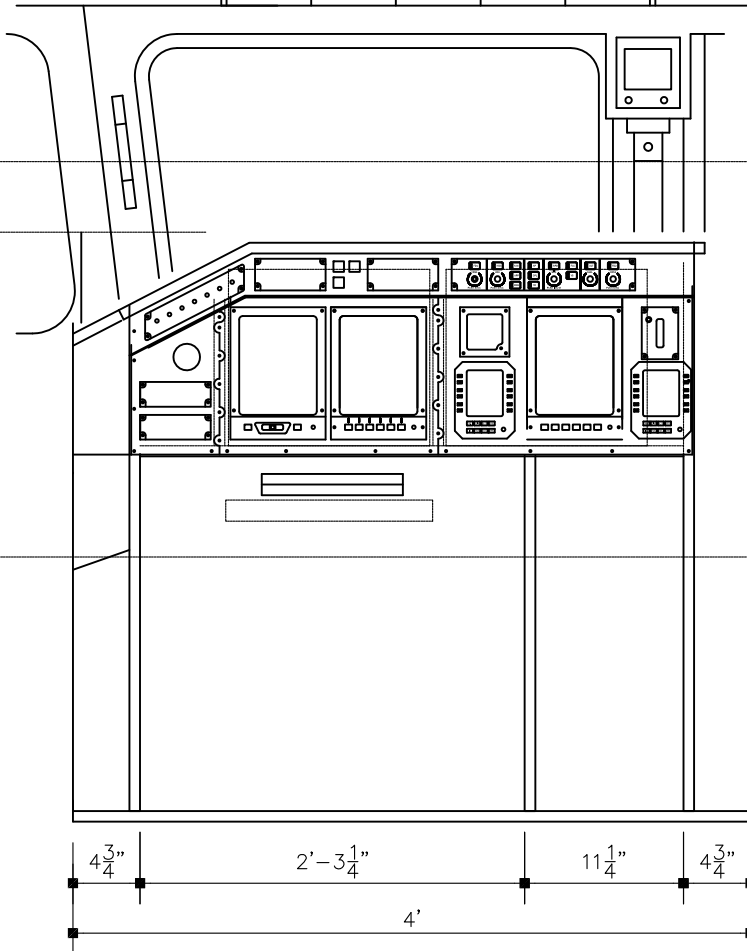

HORIZON - EYE LEVEL
48" AF

41" AF

APPROX SEAT HEIGHT
18" ABOVE FLOOR (AF)

FLOOR

Item Desc	Qty	Item Desc	Qty
-----------	-----	-----------	-----

General Layout - Plan View

Date:	May 2, 2016
Drawn by:	TA
Sheet:	1 of 2

Support Frame Dimensions		Item Desc	Qty	Item Desc	Qty
Date:	May 2, 2016				
Drawn by:	TA				
Sheet:	2 of 2				