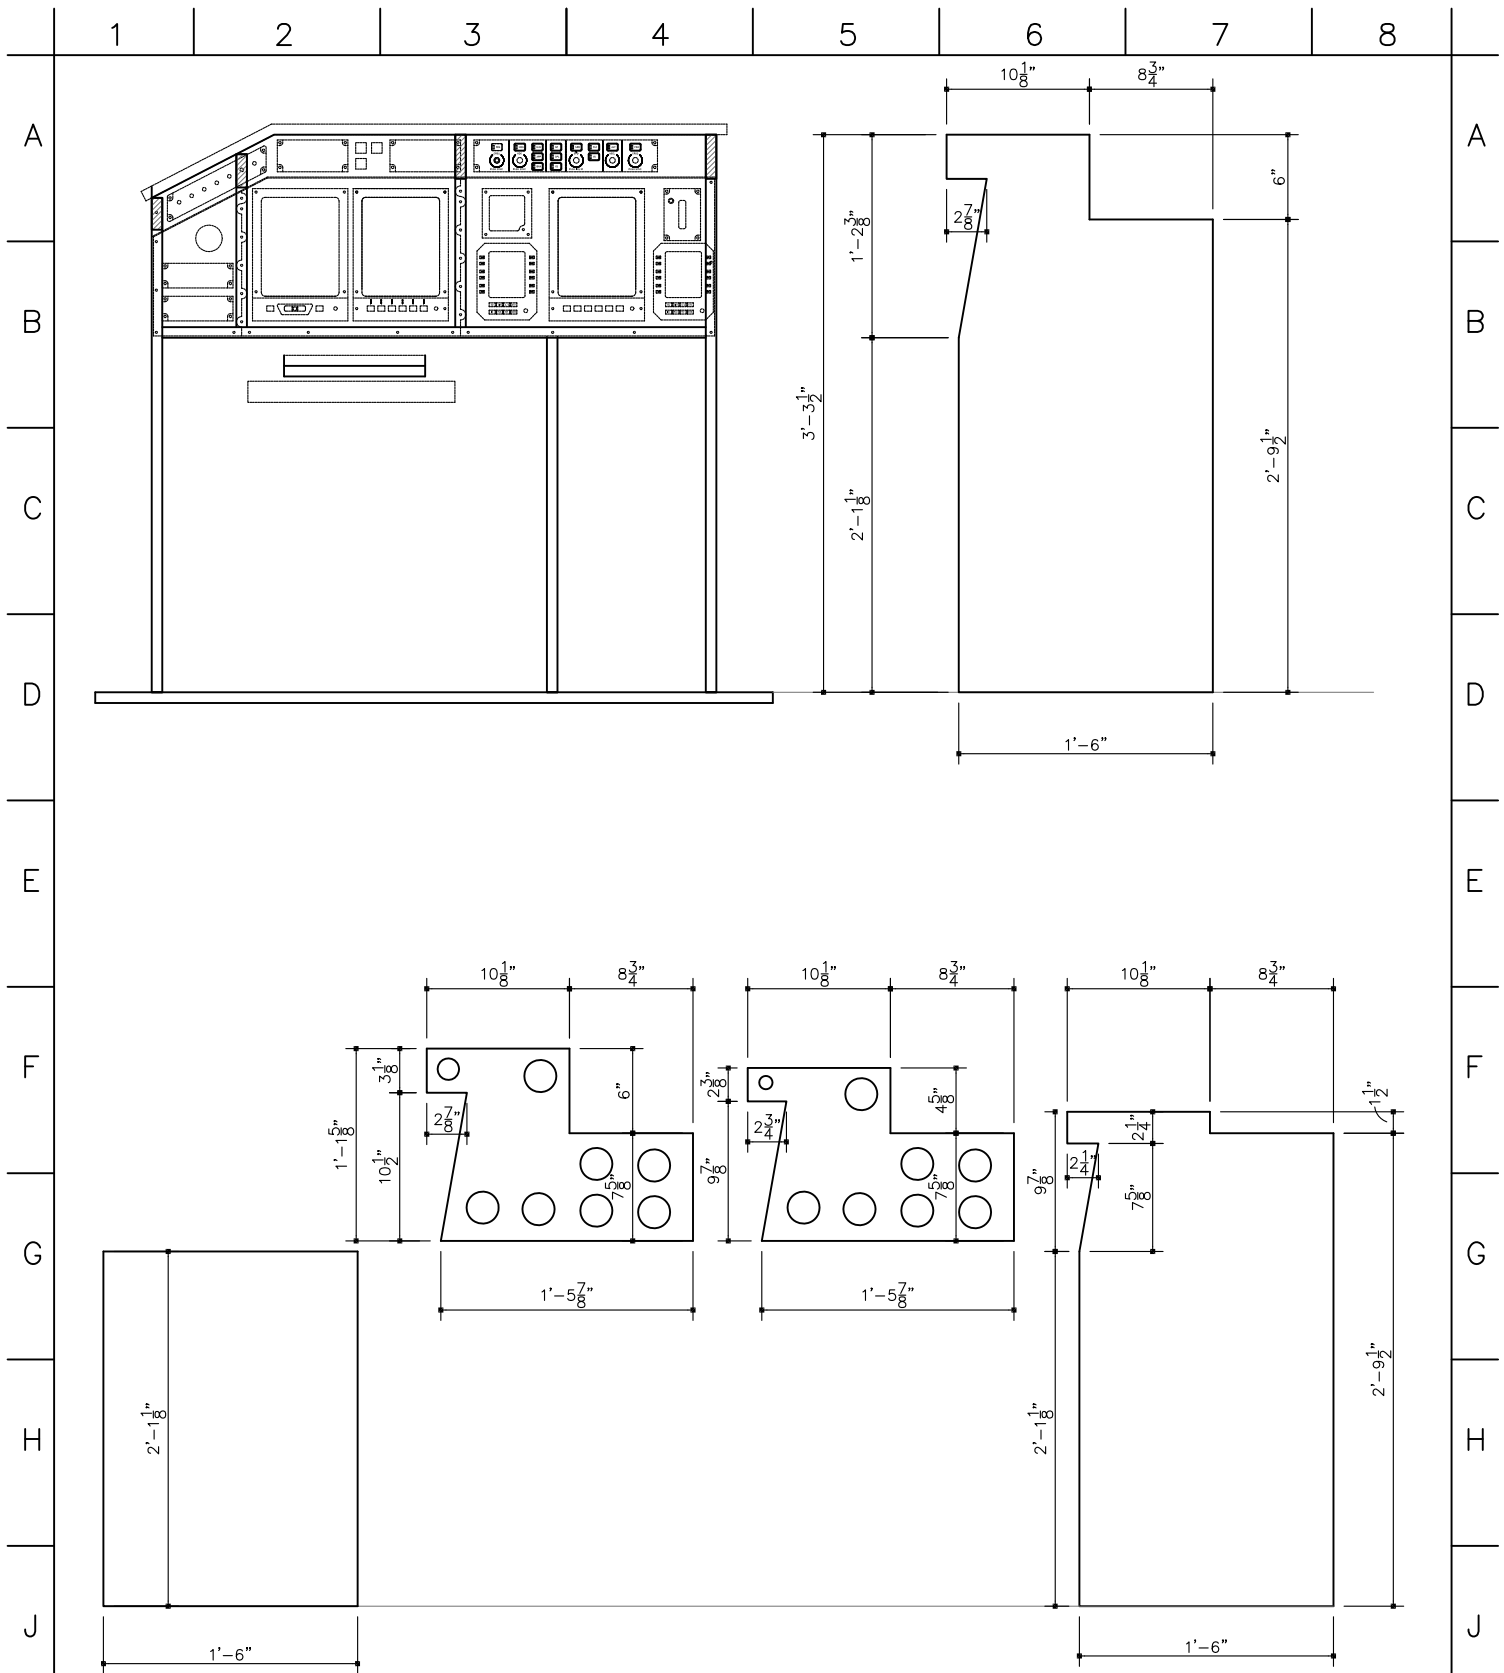

HORIZON - EYE LEVEL
48" AF

41" AF

APPROX SEAT HEIGHT
18" ABOVE FLOOR (AF)

FLOOR

Item Desc	Qty	Item Desc	Qty
-----------	-----	-----------	-----

General Layout - Plan View

Date:	May 2, 2016
Drawn by:	TA
Sheet:	1 of 2

Support Frame Dimensions		Item Desc	Qty	Item Desc	Qty
Date:	May 2, 2016				
Drawn by:	TA				
Sheet:	2 of 2				