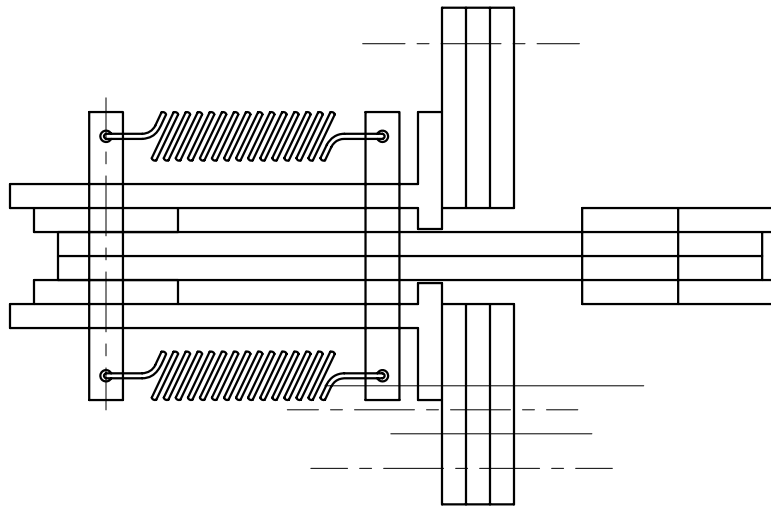

LANDING GEAR

Date: July 6, 2011

Drawn by: TA

Sheet: 1 of 5

LTS 0.25

1/8"

1/4"

1/2"

1"

2"

3"

4"

5"

6"

7"

8"

9"

10"

11"

12"

13"

14"

15"

16"

17"

18"

19"

20"

21"

22"

23"

24"

25"

26"

27"

28"

29"

30"

31"

32"

33"

34"

35"

36"

37"

38"

39"

40"

41"

42"

43"

44"

45"

46"

47"

48"

49"

50"

51"

52"

53"

54"

55"

56"

57"

58"

59"

60"